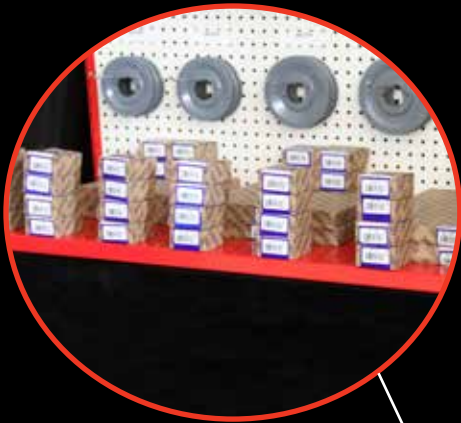

MASTERDRIVE®

POWER TRANSMISSION PRODUCTS

• **NEW** • Light Duty Sheave Display

1 sided heavy duty floor display with bottom shelf includes sign, labels, hooks & our most popular AK/BK bored to size & H bushed sheaves & H bushings.

48" Wide x 64" High (Including Sign) - 16" Deep Shelf

3 Ways to Buy

- LD Display - Includes: stand, sign, hooks, labels & product (Complete Unit as Shown)
- LD Stand/Sign - Includes: stand, sign, hooks & labels
- LD Parts - Includes: product only

LD Display - Complete Unit

MASTERDRIVE®

POWER TRANSMISSION PRODUCTS

Parts List

Fixed Bore Sheaves

Part No.	Size/Qty.				Total Qty.	List Price	Total
	1/2	5/8	3/4	7/8			
AK20	2	2	2	0	6	\$8.30	\$49.80
AK25	2	2	2	2	8	\$9.60	\$76.80
AK30	2	2	2	2	8	\$11.80	\$94.40
AK34	2	2	2	2	8	\$13.30	\$106.40
AK41	2	2	2	2	8	\$19.20	\$153.60
BK24	1	2	2	2	7	\$11.61	\$81.27
BK25	1	2	2	2	7	\$12.00	\$84.00
BK26	1	2	2	2	7	\$12.60	\$88.20
BK27	1	2	2	2	7	\$13.21	\$92.47
BK28	1	2	2	2	7	\$13.30	\$93.10
BK30	1	2	2	2	7	\$14.51	\$101.57
BK32	1	2	2	2	7	\$16.26	\$113.82
					87		\$1,135.43