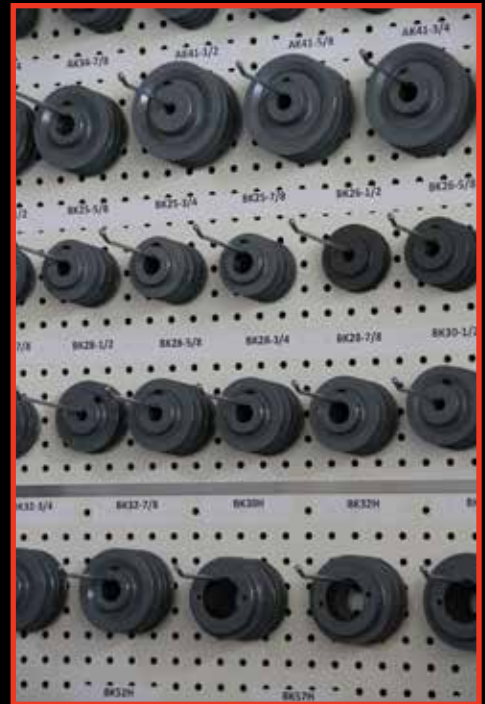

MASTERDRIVE®

POWER TRANSMISSION PRODUCTS

• **NEW** • Light Duty Sheave Display

1 sided heavy duty floor display with bottom shelf includes sign, labels, hooks & our most popular AK/BK bored to size & H bushed sheaves & H bushings.

48" Wide x 64" High (Including Sign) - 16" Deep Shelf

3 Ways to Buy

- LD Display - Includes: stand, sign, hooks, labels & product (Complete Unit as Shown)
- LD Stand/Sign - Includes: stand, sign, hooks & labels
- LD Parts - Includes: product only

LD Display - Complete Unit

MASTERDRIVE®

POWER TRANSMISSION PRODUCTS

Parts List

Fixed Bore Sheaves

Part No.	Size/Qty.				Total Qty.	List Price	Total
	1/2	5/8	3/4	7/8			
AK20	2	2	2	0	6	\$8.30	\$49.80
AK25	2	2	2	2	8	\$9.60	\$76.80
AK30	2	2	2	2	8	\$11.80	\$94.40
AK34	2	2	2	2	8	\$13.30	\$106.40
AK41	2	2	2	2	8	\$19.20	\$153.60
BK24	1	2	2	2	7	\$11.61	\$81.27
BK25	1	2	2	2	7	\$12.00	\$84.00
BK26	1	2	2	2	7	\$12.60	\$88.20
BK27	1	2	2	2	7	\$13.21	\$92.47
BK28	1	2	2	2	7	\$13.30	\$93.10
BK30	1	2	2	2	7	\$14.51	\$101.57
BK32	1	2	2	2	7	\$16.26	\$113.82
					87		\$1,135.43

H Bushed Sheaves

Part No.	Qty.	List Price	Total
BK30H	2	\$21.72	\$43.44
BK32H	2	\$23.11	\$46.22
BK34H	2	\$23.11	\$46.22
BK36H	2	\$23.31	\$46.62
BK40H	2	\$23.31	\$46.62
BK47H	2	\$24.41	\$48.82
BK50H	2	\$24.91	\$49.82
BK52H	2	\$25.41	\$50.82
BK57H	2	\$26.51	\$53.02
BK60H	2	\$26.81	\$53.62
BK62H	2	\$28.22	\$56.44
BK65H	2	\$30.12	\$60.24
BK90H	2	\$42.53	\$85.06
BK110H	2	\$52.23	\$104.46
BK130H	2	\$63.23	\$126.46
	30		\$917.88